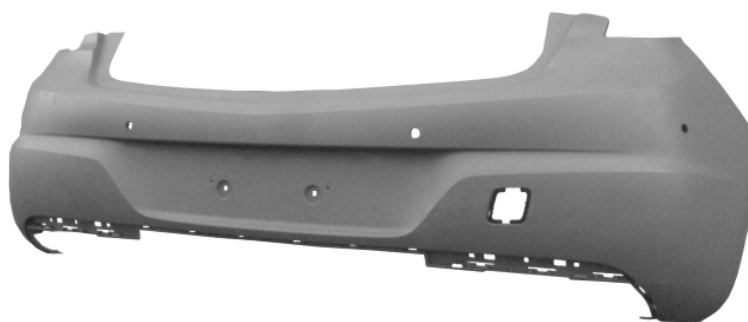

EUROSTAMP QUALITY DEPARTMENT

FITTING TEST ON THE CAR

60FT101.45.9630_22-12-2016

DESCRIZIONI:

DESCRIPTION

PARTICOLARE:
PART

PARAURTI POSTERIORE CON PRIMER – CON 4 FORI SENSORI
FRONT BUMPER WITH PRIMER – WITH 4 SENSOR HOLES

DATA

18/07/2016

PARTI ORIGINALI MONTATE SUL PARAURTI:

ORIGINAL PARTS FITTED ON THE BUMPER

TAPPO GANCIOP TRAINO:

TOW-HOOK LID

13425479

SPOILER: