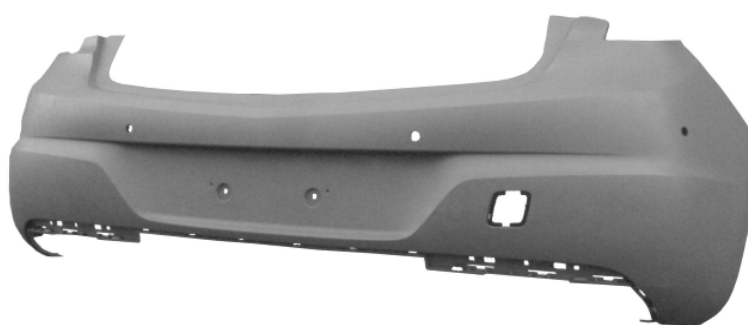

EUROSTAMP QUALITY DEPARTMENT

FITTING TEST ON THE CAR

61FT101.45.9660_22-12-2016

DESCRIZIONI:

DESCRIPTION

PARTICOLARE:
PART

PARAURTI POSTERIORE CON PRIMER – CON 6 FORI PARK PILOT
FRONT BUMPER WITH PRIMER – WITH 6 PARK PILOT HOLES

VETTURA:
CAR

OPEL / VAUXHALL ASTRA K 6/2015 >

CODICE:
REFERENCE

101.45.9660

EQUIVALENTE A O.E.
SIMILAR TO O.E.:

13425481

N° DOCUMENTO

61/16

DATA

18/07/2016

PARTI ORIGINALI MONTATE SUL PARAURTI:

ORIGINAL PARTS FITTED ON THE BUMPER

TAPPO GANCIOP TRAINO:

TOW-HOOK LID

13425479

SPOILER: