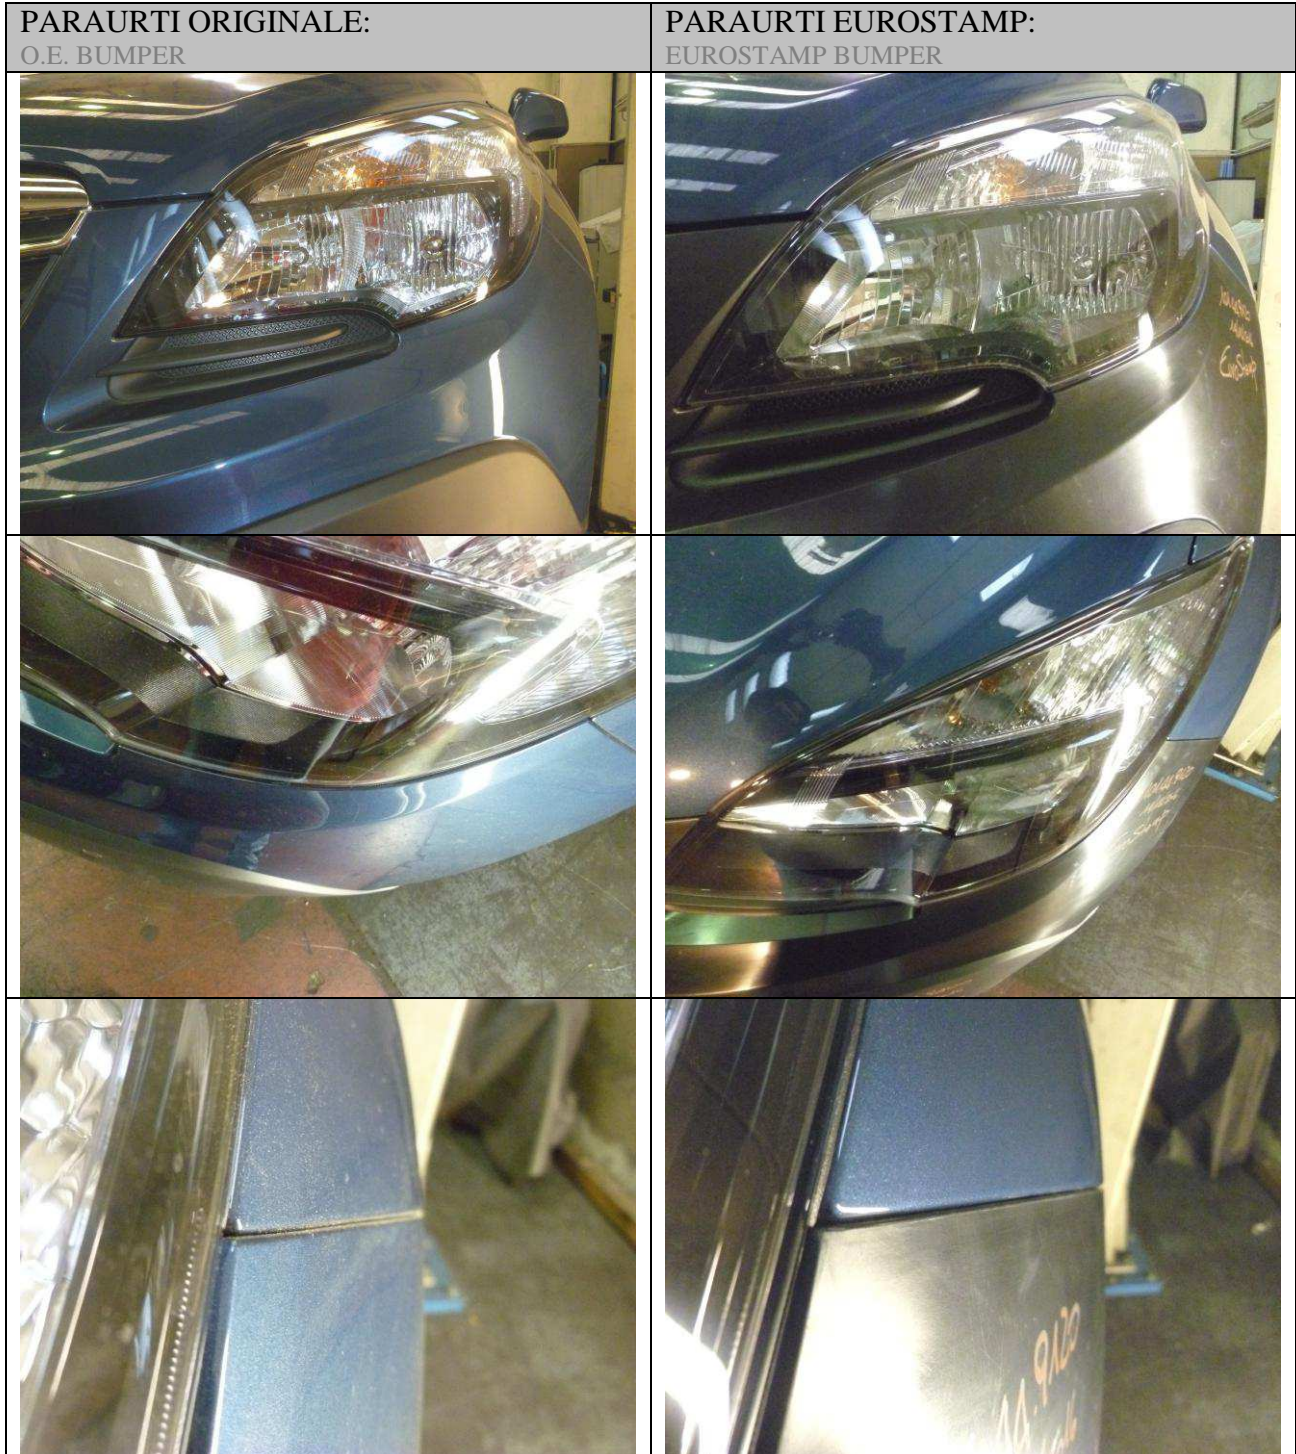

EUROSTAMP QUALITY DEPARTMENT

FITTING TEST ON THE CAR

67FT101.44.9120_14-12-2016