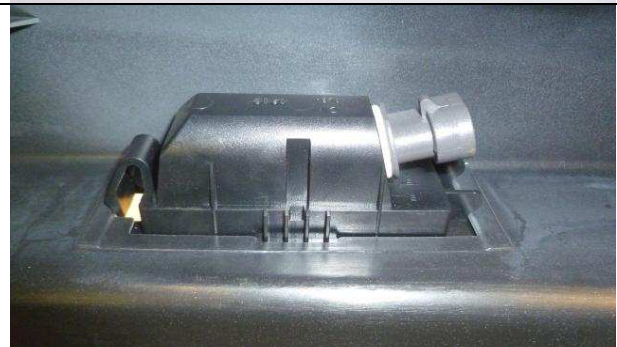

N°:
FT10/13

Data: 10.10.2013

EUROSTAMP QUALITY DEPARTMENT

FITTING TEST ON THE CAR

N°:
FT10/13

Data: 10.10.2013

PARAURTI ORIGINALE:
O.E. BUMPER

PARAURTI EUROSTAMP:
EUROSTAMP BUMPER