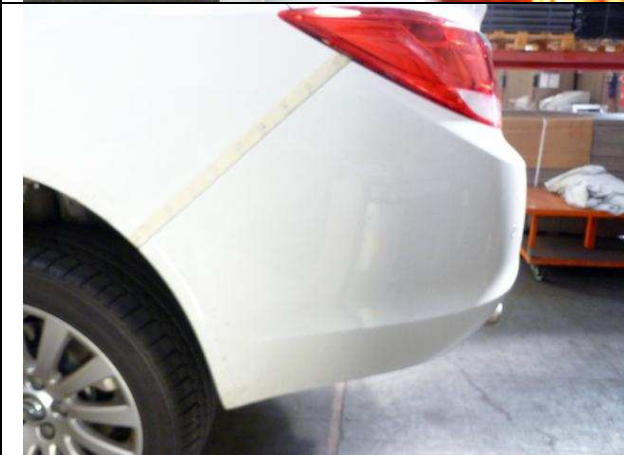

EUROSTAMP QUALITY DEPARTMENT

FITTING TEST ON THE CAR

N°:
FT10/13

Data: 10.10.2013

DESCRIZIONI:

DESCRIPTION

DESCRIZIONE: PART PARAURTI POSTERIORE CON PRIMER – CON 4 FORI SENSORI
REAR BUMPER WITH PRIMER – WITH 4 HOLE FOR SENSORS

TAPPO GANCIO TRAINO HOOK COVER 222037

SENSORI SENSORS 1235281

EUROSTAMP QUALITY DEPARTMENT

FITTING TEST ON THE CAR

N°:
FT10/13

Data: 10.10.2013

REPORT FOTOGRAFICO FITTING TEST:

PHOTO REPORT FITTING TEST

PARAURTI ORIGINALE:

O.E. BUMPER

PARAURTI EUROSTAMP:

EUROSTAMP BUMPER

EUROSTAMP QUALITY DEPARTMENT

FITTING TEST ON THE CAR

N°:
FT10/13

Data: 10.10.2013

PARAURTI ORIGINALE:
O.E. BUMPER

PARAURTI EUROSTAMP:
EUROSTAMP BUMPER

EUROSTAMP QUALITY DEPARTMENT

FITTING TEST ON THE CAR

N°:
FT10/13

Data: 10.10.2013

PARAURTI ORIGINALE:
O.E. BUMPER

PARAURTI EUROSTAMP:
EUROSTAMP BUMPER