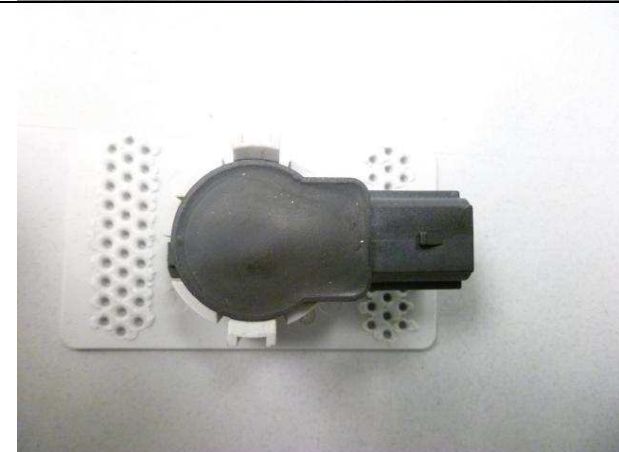

EUROSTAMP QUALITY DEPARTMENT

FITTING TEST ON THE CAR

N°:
FT10/13

Data: 10.10.2013

PARAURTI ORIGINALE:
O.E. BUMPER

PARAURTI EUROSTAMP:
EUROSTAMP BUMPER