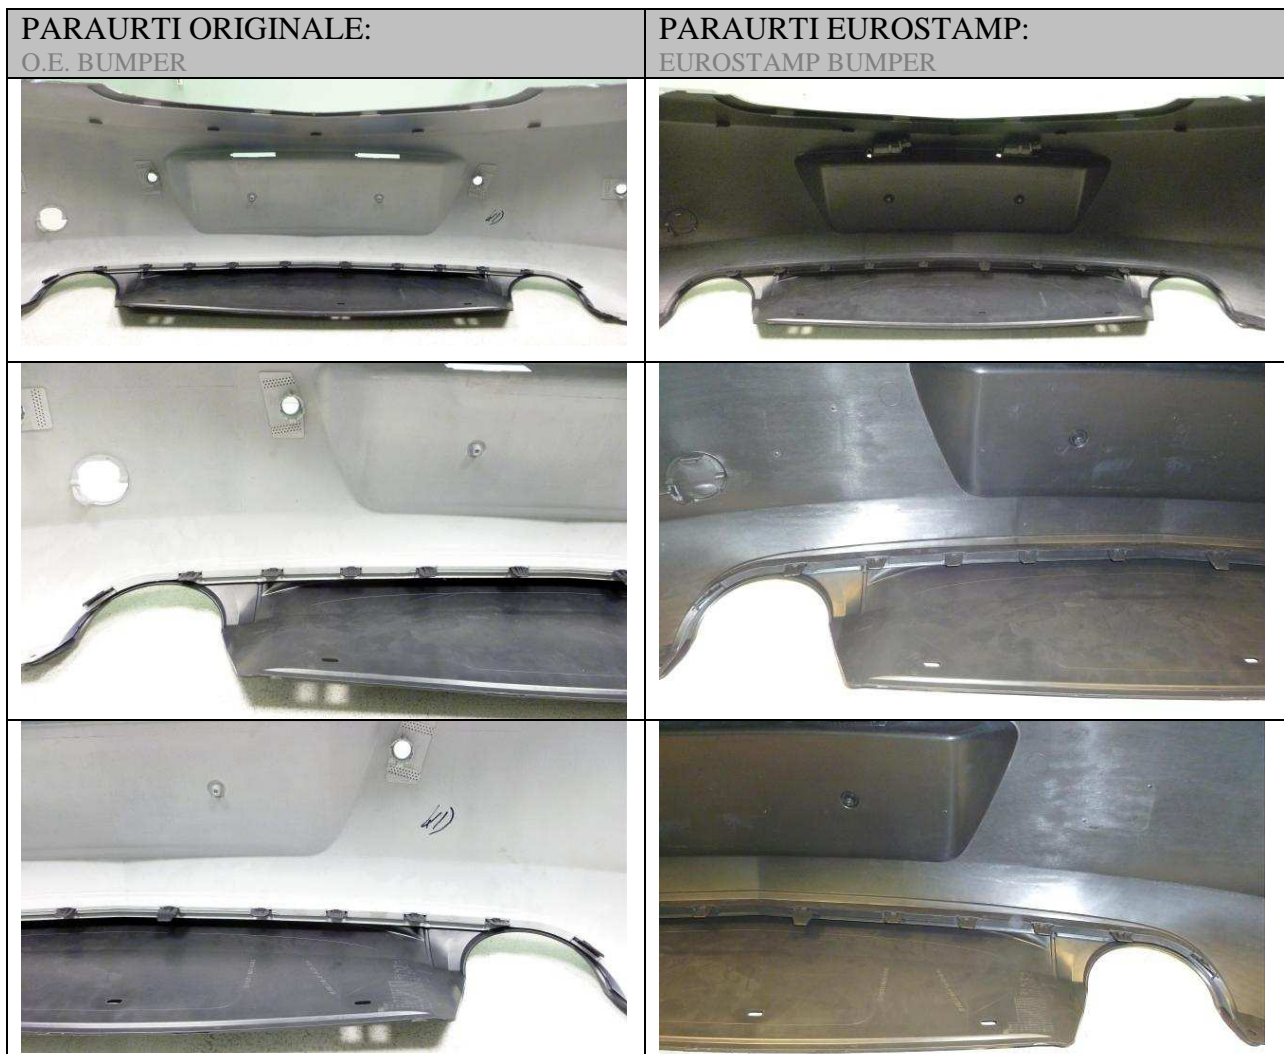

EUROSTAMP QUALITY DEPARTMENT

FITTING TEST ON THE CAR

N°:
FT10/13

Data: 10.10.2013