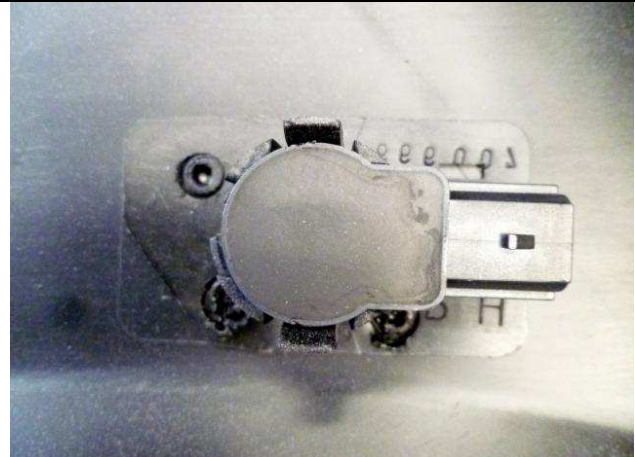

# EUROSTAMP QUALITY DEPARTMENT

FITTING TEST ON THE CAR

N°:  
FT25/15

Data: 22.05.2015

**PARAURTI ORIGINALE:**  
O.E. BUMPER

**PARAURTI EUROSTAMP:**  
EUROSTAMP BUMPER