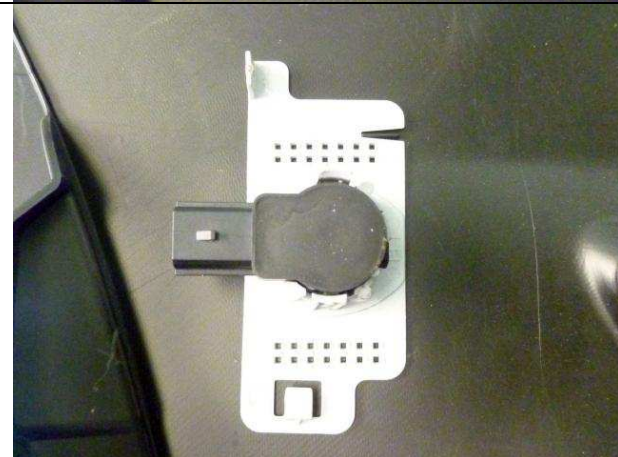

EUROSTAMP QUALITY DEPARTMENT

FITTING TEST ON THE CAR

N°:
FT25/15

Data: 22.05.2015

PARAURTI ORIGINALE:
O.E. BUMPER