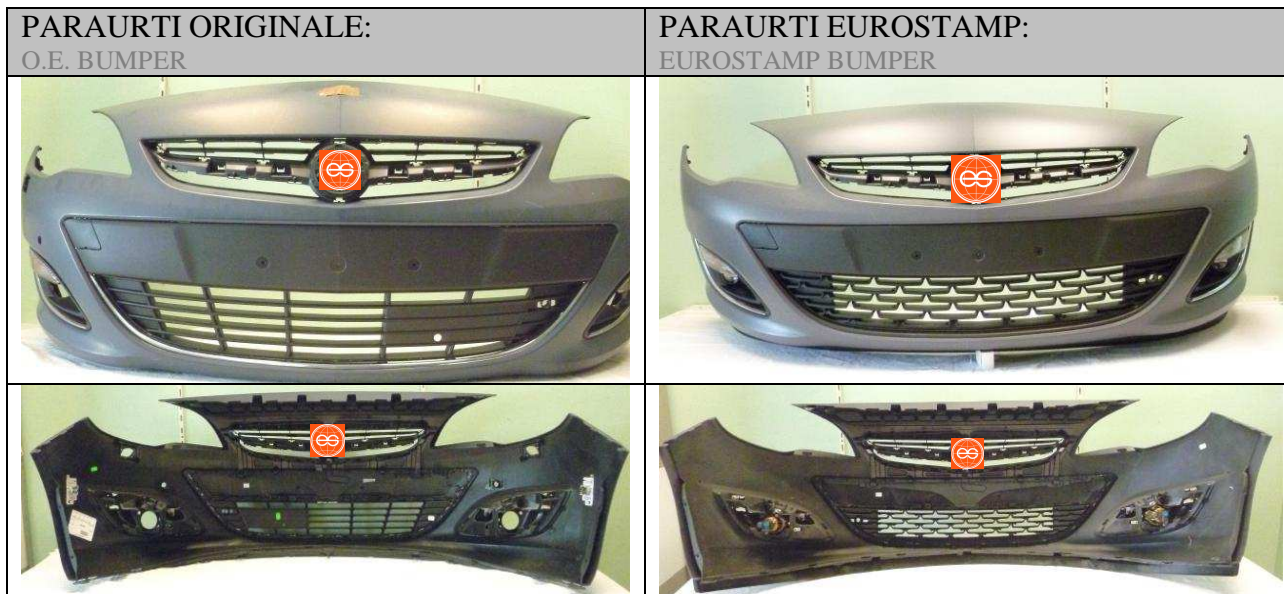

EUROSTAMP QUALITY DEPARTMENT

FITTING TEST ON THE CAR

N°:
FT25/15

Data: 22.05.2015