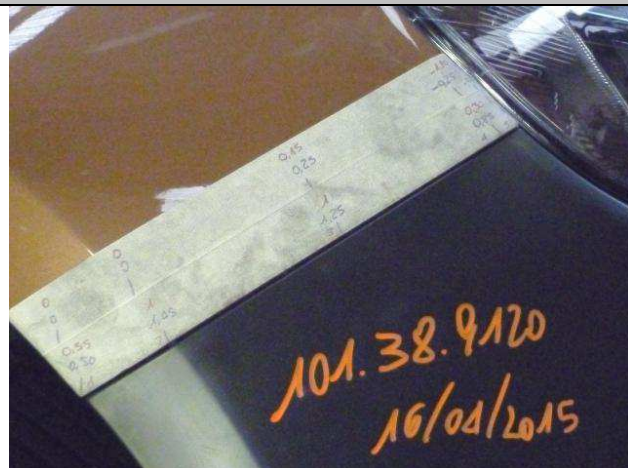

# EUROSTAMP QUALITY DEPARTMENT

FITTING TEST ON THE CAR

N°:  
FT25/15

Data: 22.05.2015

PARAURTI ORIGINALE:  
O.E. BUMPER

PARAURTI EUROSTAMP:  
EUROSTAMP BUMPER