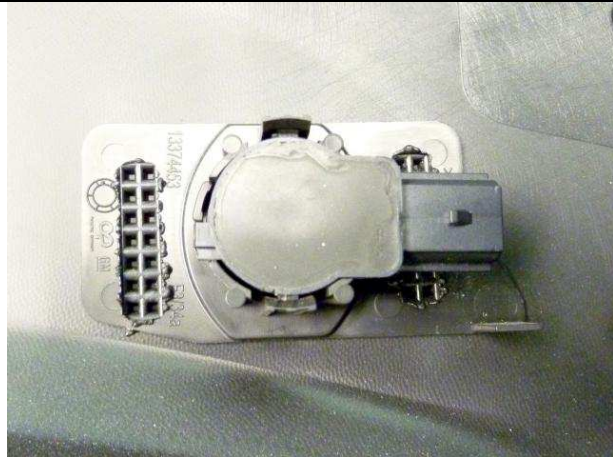

# EUROSTAMP QUALITY DEPARTMENT

FITTING TEST ON THE CAR

N°:  
FT25/15

Data: 22.05.2015

**PARAURTI ORIGINALE:**  
O.E. BUMPER

**PARAURTI EUROSTAMP:**  
EUROSTAMP BUMPER