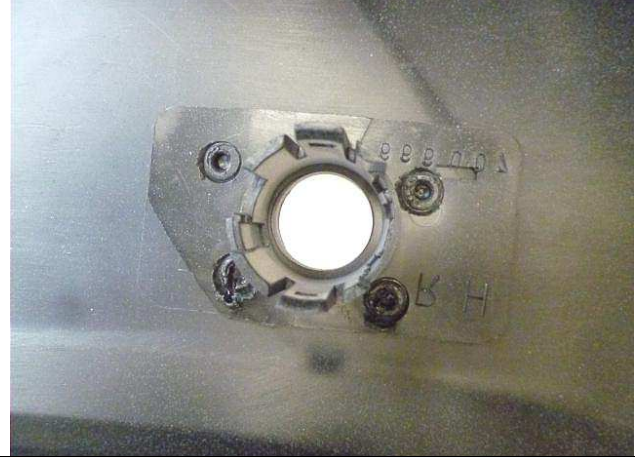

# EUROSTAMP QUALITY DEPARTMENT

FITTING TEST ON THE CAR

N°:  
FT25/15

Data: 22.05.2015

**PARAURTI ORIGINALE:**  
O.E. BUMPER

**PARAURTI EUROSTAMP:**  
EUROSTAMP BUMPER