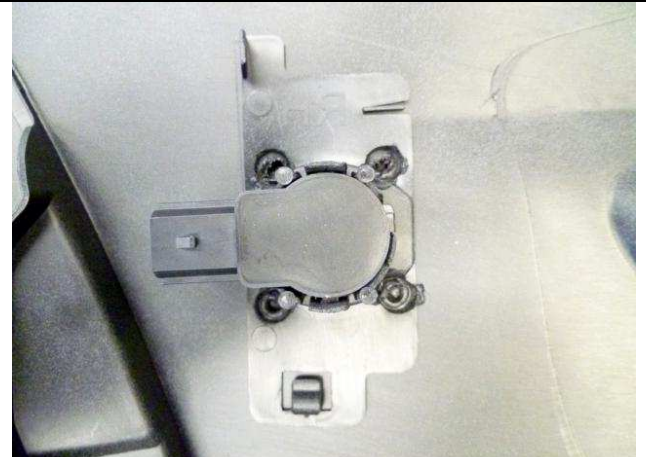

# EUROSTAMP QUALITY DEPARTMENT

FITTING TEST ON THE CAR

N°:  
FT25/15

Data: 22.05.2015

**PARAURTI ORIGINALE:**  
O.E. BUMPER

**PARAURTI EUROSTAMP:**  
EUROSTAMP BUMPER