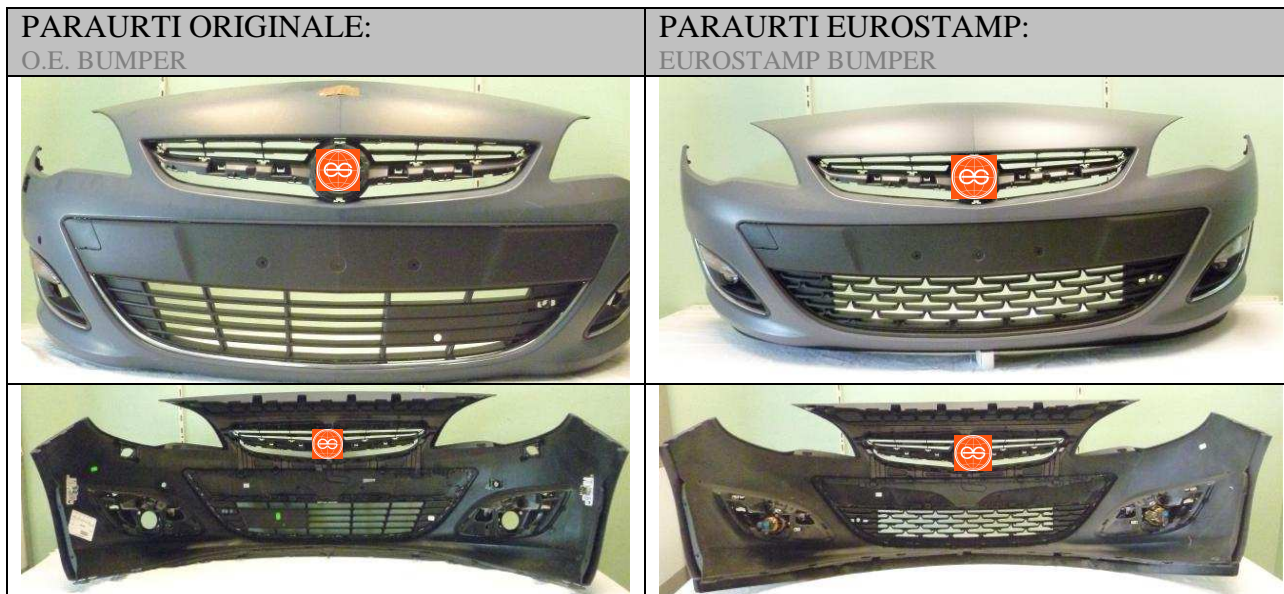

EUROSTAMP QUALITY DEPARTMENT

FITTING TEST ON THE CAR

N°:
FT25/15

Data: 22.05.2015