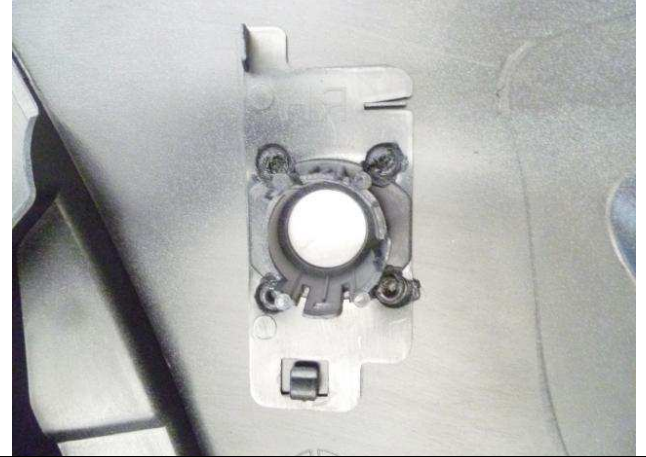

# EUROSTAMP QUALITY DEPARTMENT

FITTING TEST ON THE CAR

N°:  
FT25/15

Data: 22.05.2015

**PARAURTI ORIGINALE:**  
O.E. BUMPER

**PARAURTI EUROSTAMP:**  
EUROSTAMP BUMPER