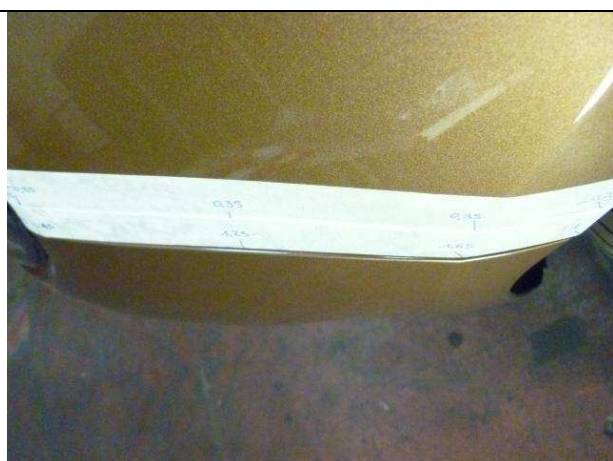

# EUROSTAMP QUALITY DEPARTMENT

FITTING TEST ON THE CAR

N°:  
FT25/15

Data: 22.05.2015

PARAURTI ORIGINALE:  
O.E. BUMPER

PARAURTI EUROSTAMP:  
EUROSTAMP BUMPER