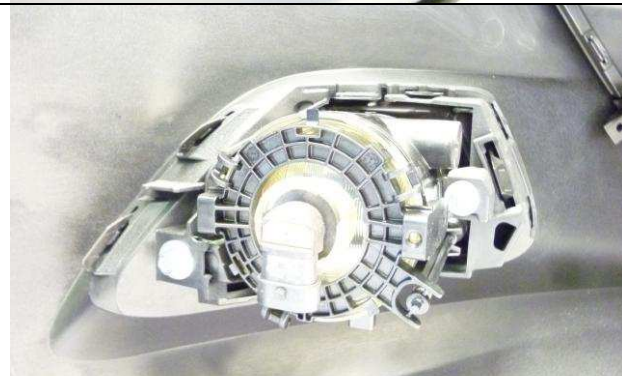

EUROSTAMP QUALITY DEPARTMENT

FITTING TEST ON THE CAR

N°:
FT32/15

Data: 20.04.2015

DESCRIZIONI:

DESCRIPTION

PARTICOLARE: PARAURTI ANTERIORE CON PRIMER – CON 2 FORI SENSORI
PART FRONT BUMPER WITH PRIMER - WITH 2 SENSOR HOLES

PARAURTI ORIGINALE: O.E. BUMPER	PARAURTI EUROSTAMP: EUROSTAMP BUMPER
	
	
	
	
	

EUROSTAMP QUALITY DEPARTMENT

FITTING TEST ON THE CAR

N°:
FT32/15

Data: 20.04.2015

PARAURTI ORIGINALE:
O.E. BUMPER

PARAURTI EUROSTAMP:
EUROSTAMP BUMPER