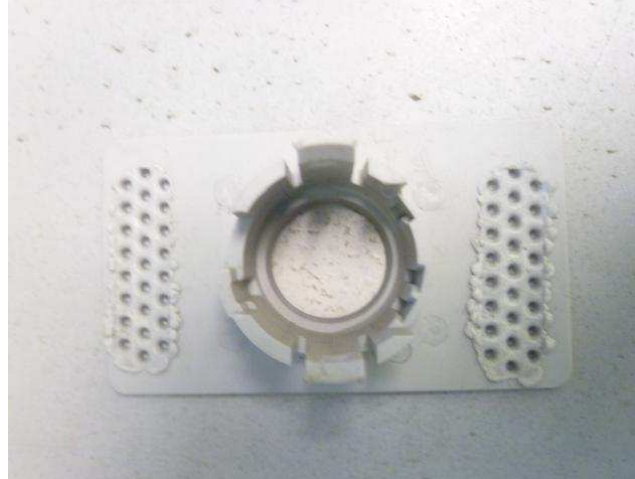

EUROSTAMP QUALITY DEPARTMENT

FITTING TEST ON THE CAR

N°:
FT31/15

Data: 17.04.2015

PARAURTI ORIGINALE:
O.E. BUMPER