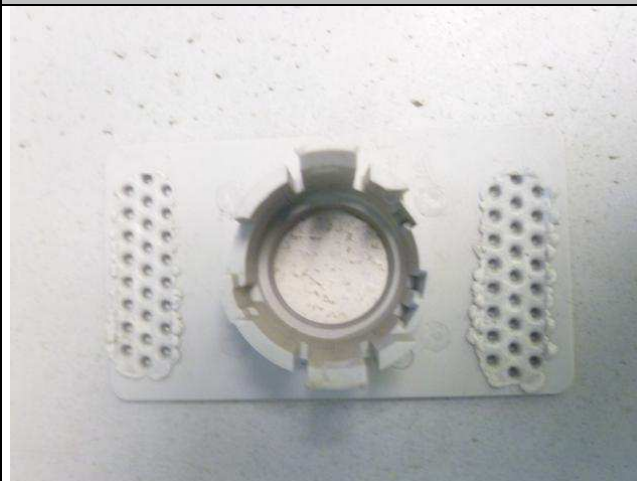

EUROSTAMP QUALITY DEPARTMENT

FITTING TEST ON THE CAR

N°:
FT31/15

Data: 17.04.2015

PARAURTI ORIGINALE:
O.E. BUMPER