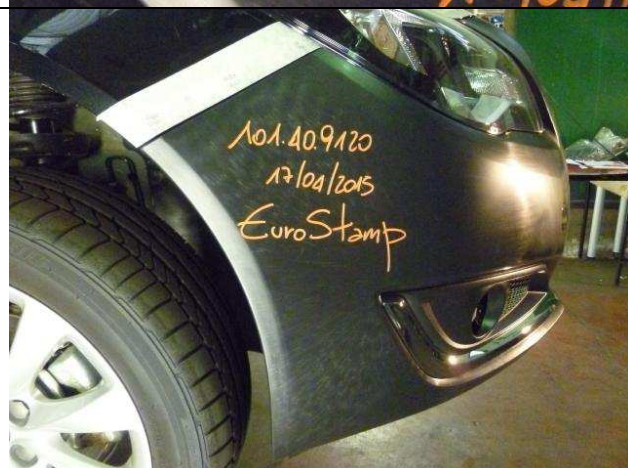

EUROSTAMP QUALITY DEPARTMENT

FITTING TEST ON THE CAR

N°:
FT31/15

Data: 17.04.2015

PARAURTI ORIGINALE:
O.E. BUMPER

PARAURTI EUROSTAMP:
EUROSTAMP BUMPER

EUROSTAMP QUALITY DEPARTMENT

FITTING TEST ON THE CAR

N°:
FT31/15

Data: 17.04.2015

PARAURTI ORIGINALE:

O.E. BUMPER

PARAURTI EUROSTAMP:

EUROSTAMP BUMPER

EUROSTAMP QUALITY DEPARTMENT

FITTING TEST ON THE CAR