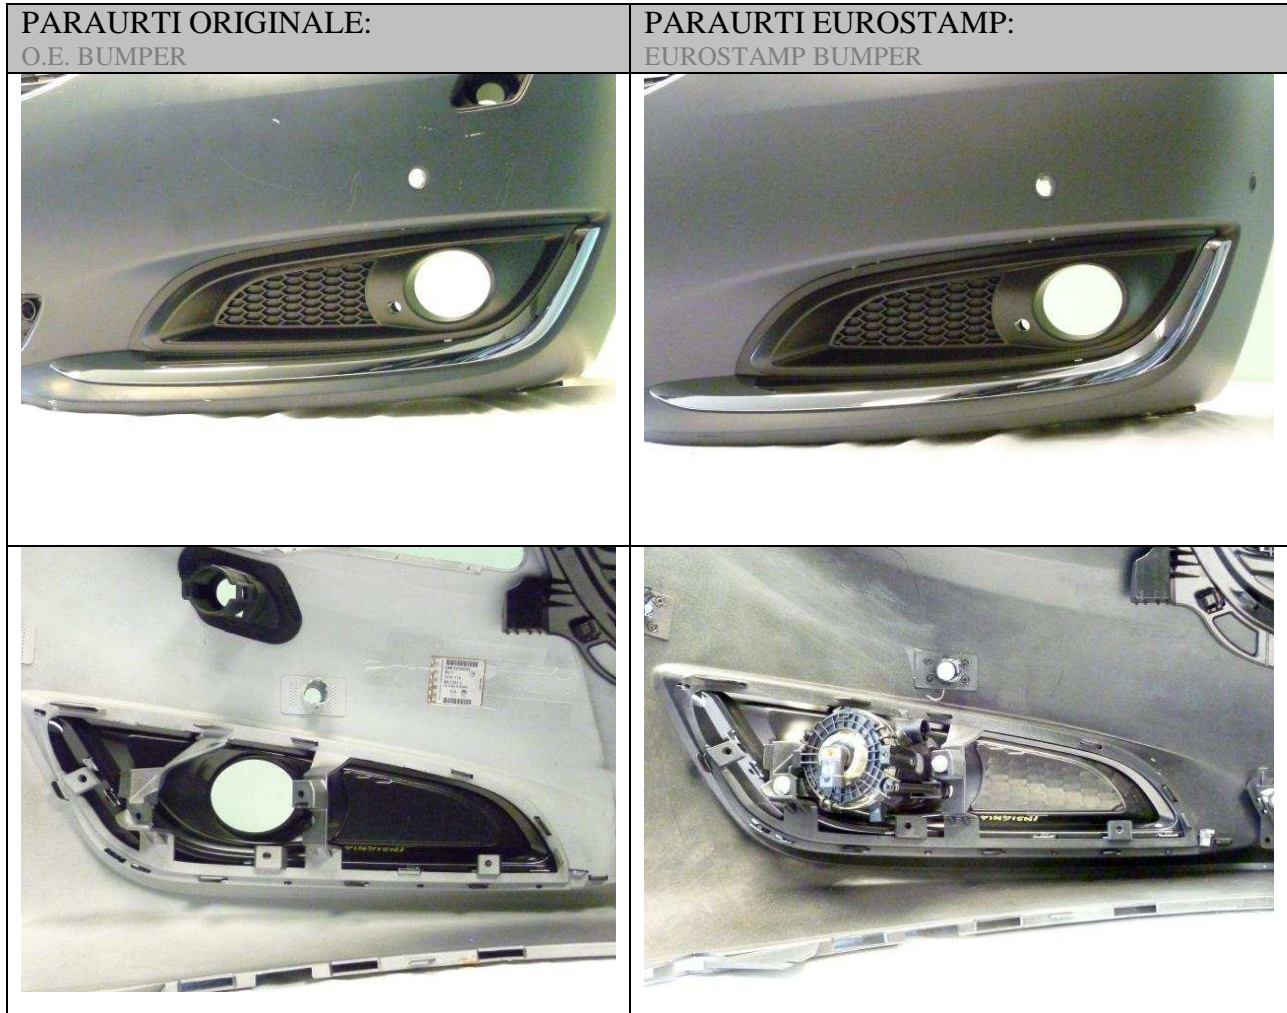

EUROSTAMP QUALITY DEPARTMENT

FITTING TEST ON THE CAR

N°:
FT36/15

Data: 17.04.2015