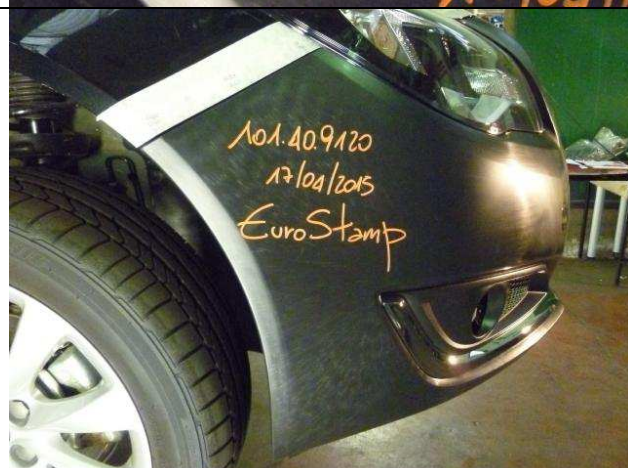

PARAURTI EUROSTAMP:

EUROSTAMP BUMER

EUROSTAMP QUALITY DEPARTMENT

FITTING TEST ON THE CAR

N°:
FT36/15

Data: 17.04.2015

PARAURTI ORIGINALE:
O.E. BUMPER

PARAURTI EUROSTAMP:
EUROSTAMP BUMPER

EUROSTAMP QUALITY DEPARTMENT

FITTING TEST ON THE CAR

N°:
FT36/15

Data: 17.04.2015

PARAURTI ORIGINALE:
O.E. BUMPER

PARAURTI EUROSTAMP:
EUROSTAMP BUMPER

EUROSTAMP QUALITY DEPARTMENT

FITTING TEST ON THE CAR