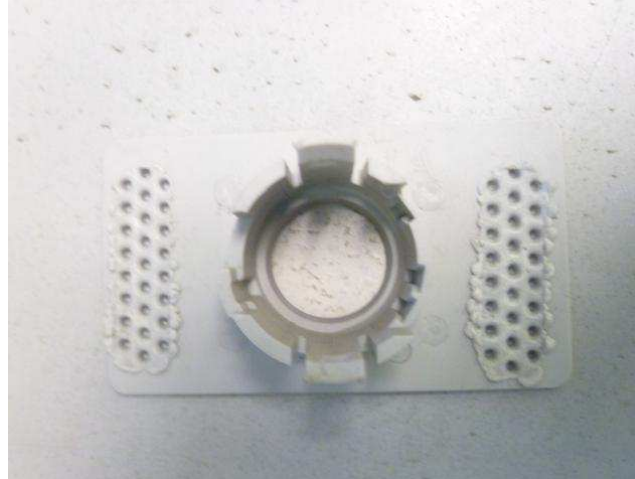

EUROSTAMP QUALITY DEPARTMENT

FITTING TEST ON THE CAR

N°:
FT36/15

Data: 17.04.2015

PARAURTI ORIGINALE:
O.E. BUMPER