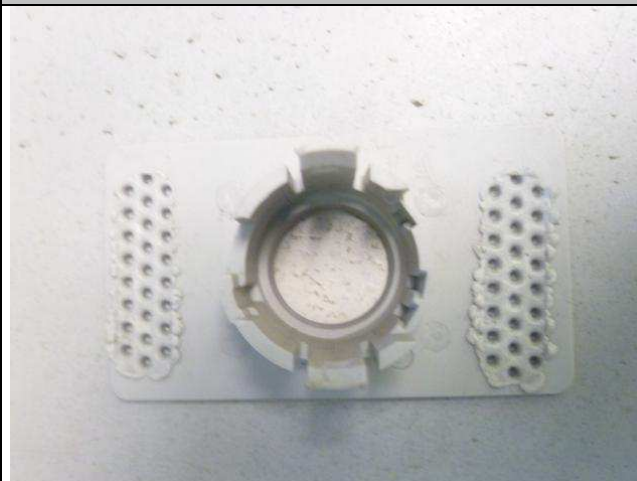

EUROSTAMP QUALITY DEPARTMENT

FITTING TEST ON THE CAR

N°:
FT36/15

Data: 17.04.2015

PARAURTI ORIGINALE:
O.E. BUMPER