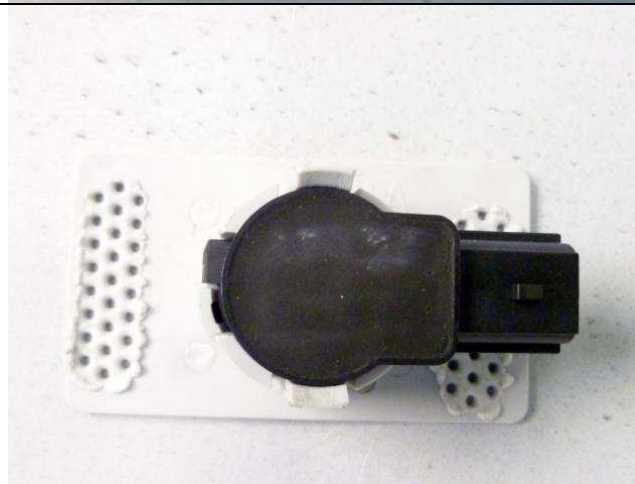

FITTING TEST ON THE CAR

N°:
FT36/15

Data: 17.04.2015

PARAURTI ORIGINALE:
O.E. BUMPER

PARAURTI EUROSTAMP:
EUROSTAMP BUMPER

EUROSTAMP QUALITY DEPARTMENT

FITTING TEST ON THE CAR

N°:
FT36/15