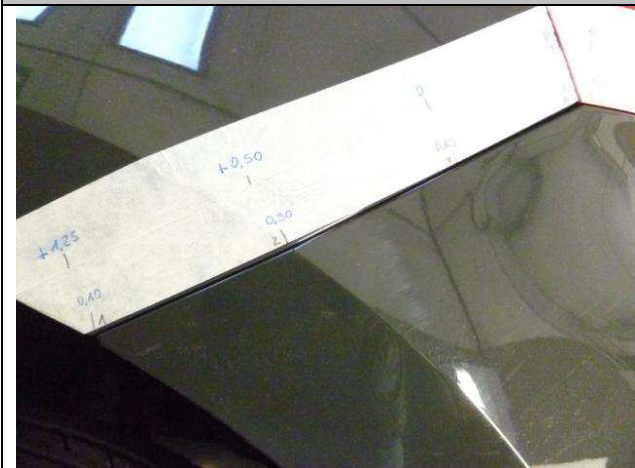

EUROSTAMP QUALITY DEPARTMENT

FITTING TEST ON THE CAR

42FT153.28.9620_06-05-2016

DESCRIZIONI: DESCRIPTION			
PARTICOLARE: PART	PARAURTI POSTERIORE CON PRIMER FRONT BUMPER WITH PRIMER		
VETTURA: CAR	VOLKSWAGEN POLO VI 5/2014 >		
CODICE: REFERENCE	153.28.9620	EQUIVALENTE A O.E. SIMILAR TO O.E.:	6C6807421GRU
N° DOCUMENTO	42/16	DATA	18/07/2016
			
PARTI ORIGINALI MONTATE SUL PARAURTI: ORIGINAL PARTS FITTED ON THE BUMPER			
CATARINFRANGENTE DESTRO: RIGHT REFLECTOR	6C0945106B		
CATARINFRANGENTE SINISTRO: LEFT REFLECTOR	6C0945105B		
LUCE TARGA DESTRA: RIGHT LAMP NUMBER PLATE	1K8943021		
LUCI TARGA SINISTRA: LEFT LAMP NUMBER PLATE	1K8943021		
TELECAMERA POSTERIORE: REAR CAM	6C0980121		

EUROSTAMP QUALITY DEPARTMENT

FITTING TEST ON THE CAR

42FT153.28.9620_06-05-2016

REPORT FOTOGRAFICO FITTING TEST:

PHOTO REPORT FITTING TEST

PARAURTI ORIGINALE:

O.E. BUMPER

PARAURTI EUROSTAMP:

FITTING TEST ON THE CAR

42FT153.28.9620_06-05-2016

EUROSTAMP QUALITY DEPARTMENT

FITTING TEST ON THE CAR

42FT153.28.9620_06-05-2016

PARAURTI ORIGINALE:
O.E. BUMPER

PARAURTI EUROSTAMP:
EUROSTAMP BUMPER

EUROSTAMP QUALITY DEPARTMENT

FITTING TEST ON THE CAR

42FT153.28.9620_06-05-2016

PARAURTI ORIGINALE: O.E. BUMPER	PARAURTI EUROSTAMP: EUROSTAMP BUMPER
	
	
	
	
	

EUROSTAMP QUALITY DEPARTMENT

FITTING TEST ON THE CAR

42FT153.28.9620_06-05-2016