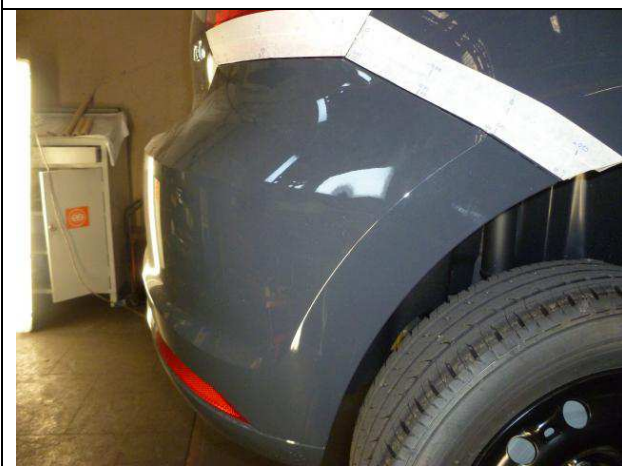

FITTING TEST ON THE CAR

43FT153.28.9621_06-05-2016

EUROSTAMP QUALITY DEPARTMENT

FITTING TEST ON THE CAR

43FT153.28.9621_06-05-2016

PARAURTI ORIGINALE:
O.E. BUMPER

PARAURTI EUROSTAMP:
EUROSTAMP BUMPER

EUROSTAMP QUALITY DEPARTMENT