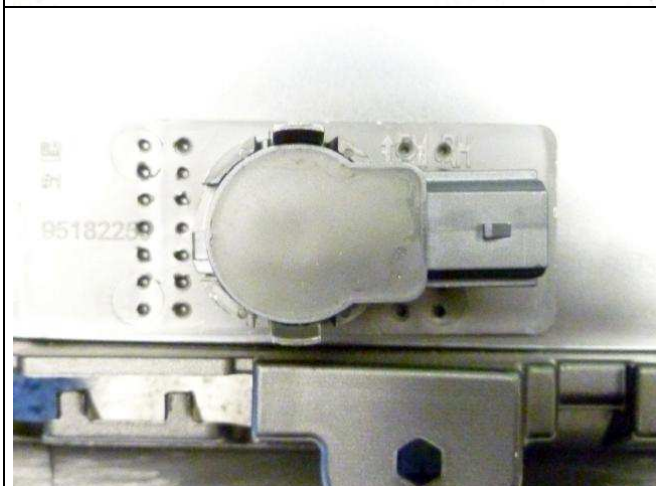

EUROSTAMP QUALITY DEPARTMENT

FITTING TEST ON THE CAR

68FT101.44.9130_14-12-2016

PARAURTI ORIGINALE:
O.E. BUMPER